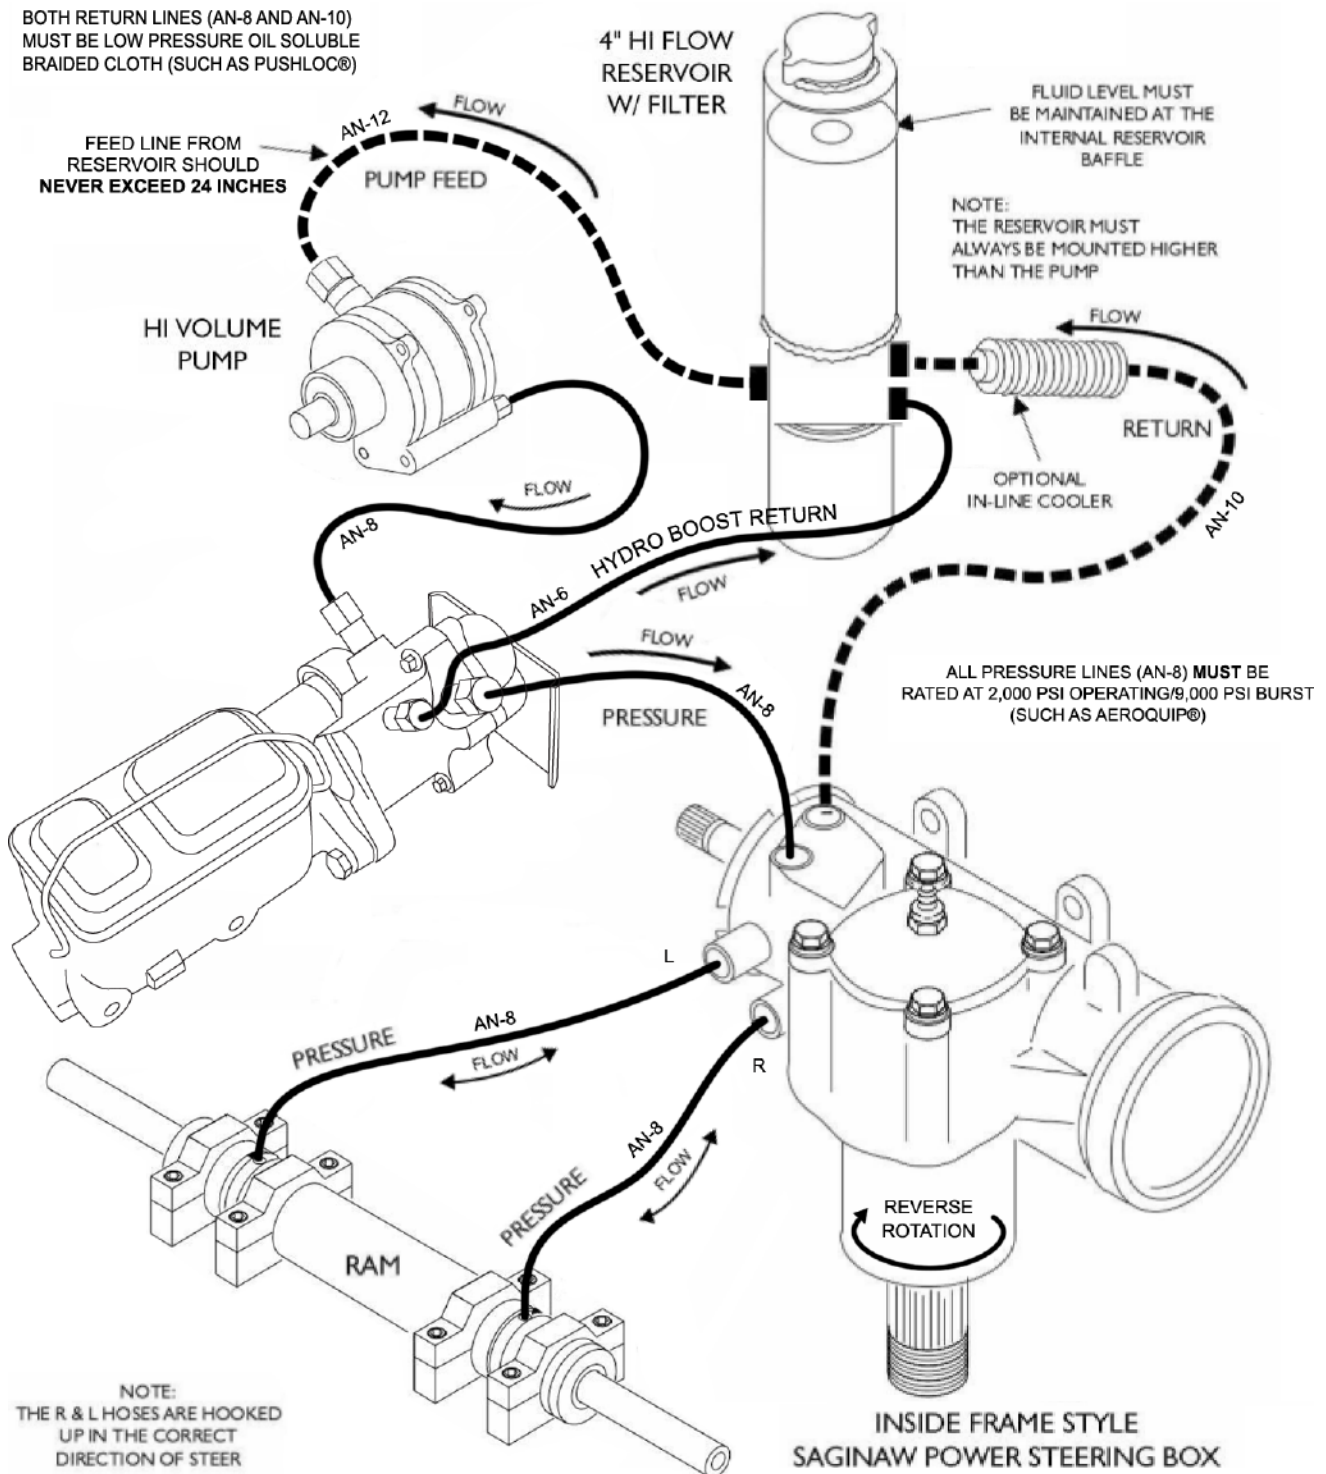

HYDRO-BOOST WITH RAM ASSIST (HI-VOL PUMP)

Hose installation diagram

POWER STEERING FLUID: Howe Power Steering Fluid PN 1105
(GM Mr. Goodwrench® PN: 89020661 may be substituted if needed)

CAUTION:

DO NOT USE ATF (AUTOMATIC TRANSMISSION FLUID)

NOTE: Hose lengths will vary with each installation, custom hoses must be fabricated.
Hose Kit P/N 950 available separately.

IF YOU HAVE ANY QUESTIONS ABOUT THE INSTALL CALL HOWE PERFORMANCE (619) 561-7764